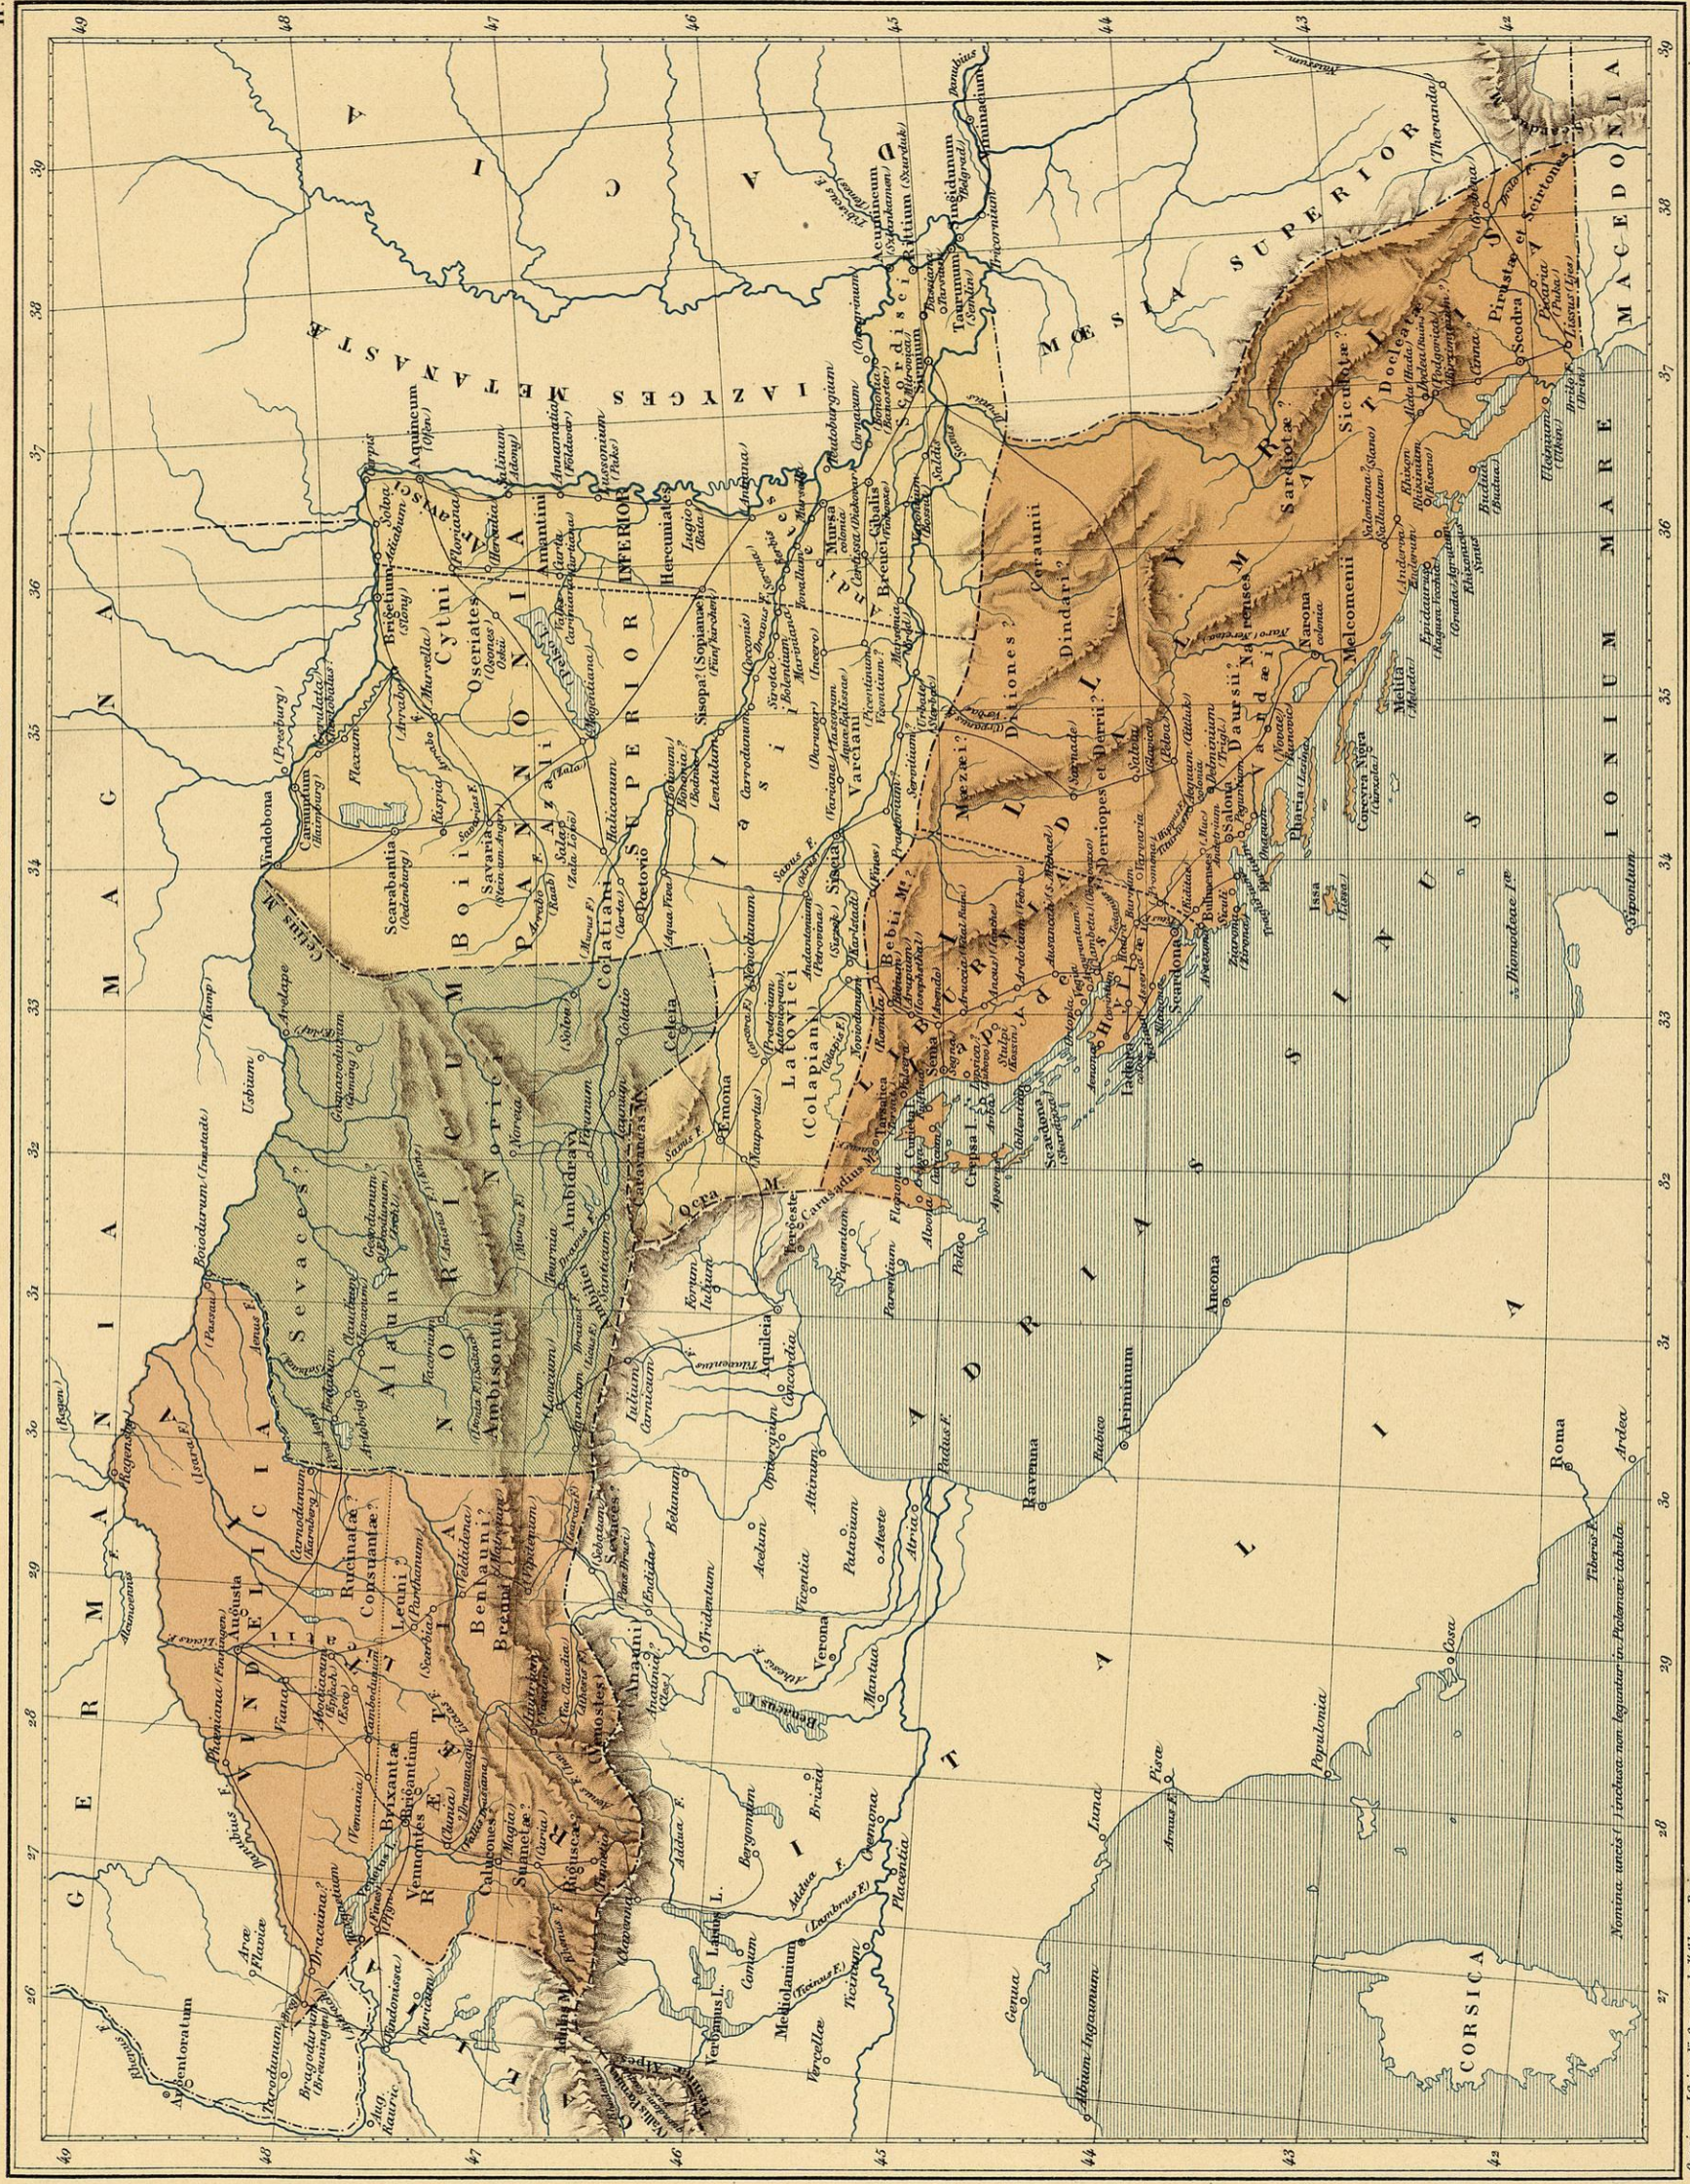

EUROPE TABULA V. RETIA. NORICUM. PANNONIE. ILLYRIS.

Gravée par J. Cousinard l'An. 12. r. de Laffage. Paris. Modulus 1:4,000,000. 250 Millipass (75.2) 250 Stadia (600.2) 250 Myriometres (17.9.2) Ch. Müller del.